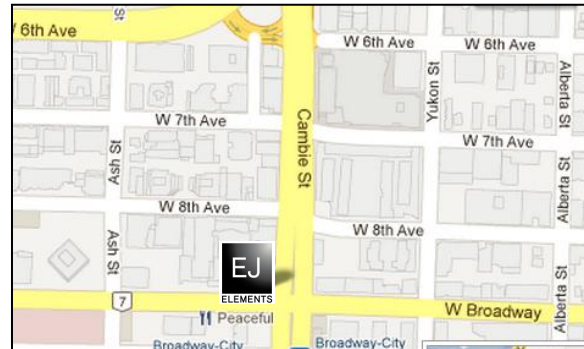

Where to Find Us

Our address is 395-507 West Broadway. We are located above London Drugs on the same level as the Crossroads Medical and Dental surgeries.

Directions

- 1. When you are at London Drugs (facing the entrance) there will be a doorway to your left with stairs and an elevator.**
- 2. Take the stairs up to the next level - at the top of the stairs turn right.**
- 3. Walk to nearly the end of the path (you will be walking West) and you will see the gym on your right. Press the bell and one of the EJ Team will come and greet you.**